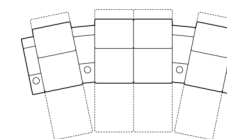

# 41400 RECORD

Dimensions shown as Width x Depth x Height. Specifications are correct at time of printing and are subject to change without notice.  
LHF - left hand facing RHF - right hand facing IA - inside arm to inside arm For SKU options: R=Manual Recline, E=Power Recline

1R Manual Recliner  
39 x 39 x 43"  
99 x 99 x 109cm  
IA: 23" / 58cm

2R LHF Arm, Man Recliner  
31 x 39 x 43"  
79 x 99 x 109cm

3R RHF Arm, Man Recliner  
31 x 39 x 43"  
79 x 99 x 109cm

4R Armless Loveseat Man Recl  
47 x 39 x 43"  
119 x 99 x 109cm

335 x 175cm

**4-Seat Curved HTS**

149 x 78"

378 x 198cm

**4-Seat Straight HTS with Loveseat**

125 x 69"

318 x 175cm

**4-Seat Curved HTS with Loveseat**