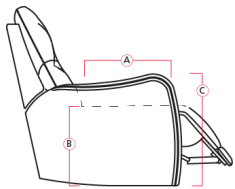

# 41400 RECORD

Dimensions shown as Width x Depth x Height. Specifications are correct at time of printing and are subject to change without notice.  
LHF - left hand facing RHF - right hand facing IA - inside arm to inside arm For SKU options: R=Manual Recline, E=Power Recline

1R Manual Recliner  
39 x 39 x 43"  
99 x 99 x 109cm  
IA: 23" / 58cm

2R LHF Arm, Man Recliner  
31 x 39 x 43"  
79 x 99 x 109cm

3R RHF Arm, Man Recliner  
31 x 39 x 43"  
79 x 99 x 109cm

4R Armless Loveseat Man Recl  
47 x 39 x 43"  
119 x 99 x 109cm

5R LHF Arm, RHF Wedge, Man Recl  
45 x 39 x 43"  
114 x 99 x 109cm  
IA: 23" / 58cm

6R RHF Arm, LHF Wedge, Man Recl  
45 x 39 x 43"  
114 x 99 x 109cm  
IA: 23" / 58cm

7R RHF Wedge, Man Recliner  
38 x 39 x 43"  
97 x 99 x 109cm

## Dimensions

- A - Seat Depth - 22" / 56cm
- B - Seat Height - 21" / 53cm
- C - Arm Height - 26" / 66cm