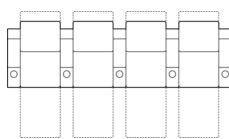

# 41400 RECORD

Dimensions shown as Width x Depth x Height. Specifications are correct at time of printing and are subject to change without notice.  
LHF - left hand facing RHF - right hand facing IA - inside arm to inside arm For SKU options: R=Manual Recline, E=Power Recline

1R Manual Recliner  
39 x 39 x 43"  
99 x 99 x 109cm  
IA: 23" / 58cm

2R LHF Arm, Man Recliner  
31 x 39 x 43"  
79 x 99 x 109cm

3R RHF Arm, Man Recliner  
31 x 39 x 43"  
79 x 99 x 109cm

4R Armless Loveseat Man Recl  
47 x 39 x 43"  
119 x 99 x 109cm

**3-Seat Straight HTS**

101 x 69"

257 x 175cm

**3-Seat Curved HTS**

113 x 74"

287 x 188cm

**4-Seat Straight HTS**

132 x 69"

335 x 175cm

**4-Seat Curved HTS**

149 x 78"

378 x 198cm

**4-Seat Straight HTS with Loveseat**

125 x 69"

318 x 175cm

**4-Seat Curved HTS with Loveseat**