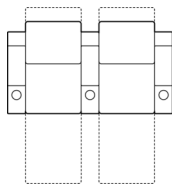

2-Seat Straight HTS

70 x 69"

178 x 175cm