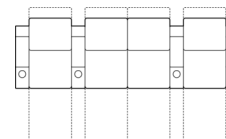

# 41400 RECORD

Dimensions shown as Width x Depth x Height. Specifications are correct at time of printing and are subject to change without notice.  
LHF - left hand facing RHF - right hand facing IA - inside arm to inside arm For SKU options: R=Manual Recline, E=Power Recline

1R Manual Recliner  
39 x 39 x 43"  
99 x 99 x 109cm  
IA: 23" / 58cm

2R LHF Arm, Man Recliner  
31 x 39 x 43"  
79 x 99 x 109cm

3R RHF Arm, Man Recliner  
31 x 39 x 43"  
79 x 99 x 109cm

4R Armless Loveseat Man Recl  
47 x 39 x 43"  
119 x 99 x 109cm

**3-Seat Straight HTS**

101 x 69"

257 x 175cm

**3-Seat Curved HTS**

113 x 74"

287 x 188cm

**4-Seat Straight HTS**

132 x 69"

335 x 175cm

**4-Seat Curved HTS**

149 x 78"

378 x 198cm

**4-Seat Straight HTS with Loveseat**

125 x 69"

318 x 175cm

**4-Seat Curved HTS with Loveseat**