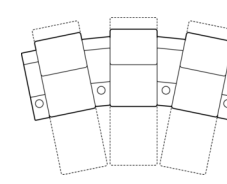

3-Seat Curved HTS

113 x 74"

287 x 188cm