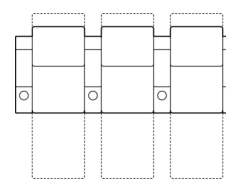

# 41400 RECORD

Dimensions shown as Width x Depth x Height. Specifications are correct at time of printing and are subject to change without notice.  
LHF - left hand facing RHF - right hand facing IA - inside arm to inside arm For SKU options: R=Manual Recline, E=Power Recline

1R Manual Recliner  
39 x 39 x 43"  
99 x 99 x 109cm  
IA: 23" / 58cm

2R LHF Arm, Man Recliner  
31 x 39 x 43"  
79 x 99 x 109cm

3R RHF Arm, Man Recliner  
31 x 39 x 43"  
79 x 99 x 109cm

4R Armless Loveseat Man Recl  
47 x 39 x 43"  
119 x 99 x 109cm

## Dimensions

- A - Seat Depth - 22" / 56cm
- B - Seat Height - 21" / 53cm
- C - Arm Height - 26" / 66cm

**Seat Cushion Foam and Fibre-filled**

**Components** - five year pro-rated warranty

**2-Seat Straight HTS**

70 x 69"

178 x 175cm

**2-Seat Curved HTS**

76 x 71"

193 x 180cm