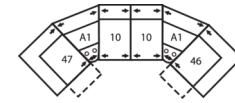

41040 DELANEY

Dimensions shown as Width x Depth x Height. Specifications are correct at time of printing and are subject to change without notice.
LHF - left hand facing RHF - right hand facing IA - inside arm to inside

Depth - measured from the front edge of the seat cushion to the top of the back.

Width - measured from the widest point of the arm or arm pillow to the widest point of the opposite arm or arm pillow.

Arm Height - measured from the top of the arm to the floor.

Reclining Chairs, Sofabed Mechanisms and Sofabed Mattresses - two year warranty

Seat Cushion Foam and Fibre-filled Components - five year pro-rated warranty

5-Seat Curved Corner Large Reclining Sectional
106 x 106"
269 x 269cm

5-Seat Curved Corner Small Reclining Sectional with Sofabed
105 x 118"
267 x 300cm

5-Seat Curved Corner Console Separated Reclining Sectional with Sofabed
118 x 118"
300 x 300cm

4-Seat Console Separated Angled Reclining Sectional with Loveseat
166 x 74"
422 x 188cm