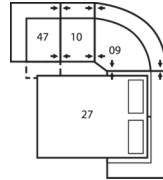

5-Seat Curved Corner Small Reclining Sectional with Sofabed
105 x 118"
267 x 300cm