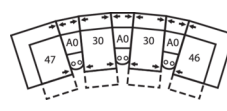

41040 DELANEY

Dimensions shown as Width x Depth x Height. Specifications are correct at time of printing and are subject to change without notice.
LHF - left hand facing RHF - right hand facing IA - inside arm to inside

46 RHF Recliner Chair
47 LHF Recliner Chair
66 RHF Power Recliner
67 LHF Power Recliner
34 x 39 x 39"
86 x 99 x 99cm

51 Sofa Recliner
61 Power Sofa Recliner
90 x 39 x 39"
229 x 99 x 99cm
IA: 73" / 185cm

5-Seat Curved Corner Small Reclining Sectional with Sofabed
105 x 118"
267 x 300cm

5-Seat Curved Corner Console Separated Reclining Sectional with Sofabed
118 x 118"
300 x 300cm

4-Seat Console Separated Angled Reclining Sectional with Loveseat
166 x 74"
422 x 188cm

3-Seat Console Separated Angled Reclining Sectional
126 x 68"
320 x 173cm

4-Seat Console Separated Angled Reclining Sectional
166 x 72"
422 x 183cm

3-Seat Console Separated Reclining Sectional
118 x 64"
300 x 163cm