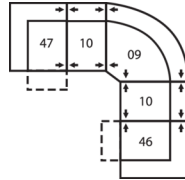

5-Seat Curved Corner Large Reclining Sectional
106 x 106"
269 x 269cm