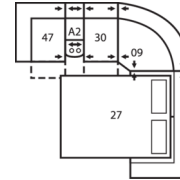

41040 DELANEY

Dimensions shown as Width x Depth x Height. Specifications are correct at time of printing and are subject to change without notice.
LHF - left hand facing RHF - right hand facing IA - inside arm to inside

Depth - measured from the front edge of the seat cushion to the top of the back.

Width - measured from the widest point of the arm or arm pillow to the widest point of the opposite arm or arm pillow.

Arm Height - measured from the top of the arm to the floor.

Reclining Chairs, Sofabed Mechanisms and Sofabed Mattresses - two year warranty

Seat Cushion Foam and Fibre-filled Components - five year pro-rated warranty

5-Seat Curved Corner Large Reclining Sectional
106 x 106"
269 x 269cm

5-Seat Curved Corner Small Reclining Sectional with Sofabed
105 x 118"
267 x 300cm

5-Seat Curved Corner Console Separated Reclining Sectional with Sofabed
118 x 118"
300 x 300cm

4-Seat Console Separated Angled Reclining Sectional with Loveseat
166 x 74"
422 x 188cm