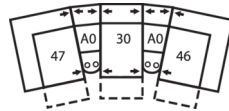

41040 DELANEY

Dimensions shown as Width x Depth x Height. Specifications are correct at time of printing and are subject to change without notice.
LHF - left hand facing RHF - right hand facing IA - inside arm to inside

Depth - measured from the front edge of the seat cushion to the top of the back.

Width - measured from the widest point of the arm or arm pillow to the widest point of the opposite arm or arm pillow.

Arm Height - measured from the top of the arm to the floor.

Reclining Chairs, Sofabed Mechanisms and Sofabed Mattresses - two year warranty

Seat Cushion Foam and Fibre-filled Components - five year pro-rated warranty

5-Seat Curved Corner Large Reclining Sectional
106 x 106"
269 x 269cm

5-Seat Curved Corner Small Reclining Sectional with Sofabed
105 x 118"
267 x 300cm

5-Seat Curved Corner Console Separated Reclining Sectional with Sofabed
118 x 118"
300 x 300cm

4-Seat Console Separated Angled Reclining Sectional with Loveseat
166 x 74"
422 x 188cm