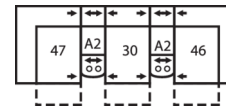

3-Seat Console Separated Reclining Sectional
118 x 64"
300 x 163cm