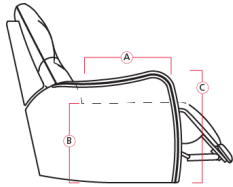

41040 DELANEY

Dimensions shown as Width x Depth x Height. Specifications are correct at time of printing and are subject to change without notice.
LHF - left hand facing RHF - right hand facing IA - inside arm to inside

04 Home Theater
Ottoman
44 x 28 x 19"
112 x 71 x 48cm

09 Corner Curve
47 x 47 x 39"
119 x 119 x 99cm

10 Armless Chair
24 x 39 x 39"
61 x 99 x 99cm

26 LHF Sofabed 54"
27 RHF Sofabed 54"
70 x 39 x 39"
178 x 99 x 99cm

30 Armless Recliner
60 Power Armless
Recliner
24 x 39 x 39"
61 x 99 x 99cm

32 Rocker Recliner Chair
31 Wallhugger Recliner
Pwr
33 Swivel Rocker
Recliner Chair
35 Wallhugger Recliner
Chair
39 Power Rocker
Recliner
42 x 39 x 39"
107 x 99 x 99cm
IA: 23" / 58cm

Dimensions

- A - Seat Depth - 22" / 56cm
- B - Seat Height - 19.5" / 50cm
- C - Arm Height - 25" / 64cm

Features

- Back: 11 or 12 gauge sinuous springs which are engineered to provide lasting comfort and strength
- Hardwood, softwood and engineered wood products; all joints pinned & glued for uniformity & strength
- Seat: 8 gauge sinuous wire springs for superior ride and comfort
- High resilience seat foam for superior durability and comfort
- Back filled with blown fibre
- Chaise styling for ultimate comfort and support in full recline
- Stainless or antique cupholders
- Toggle power mechanism