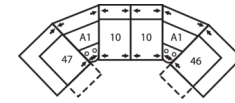

46 RHF Recliner Chair
47 LHF Recliner Chair
66 RHF Power Recliner
67 LHF Power Recliner
34 x 39 x 40"
86 x 99 x 102cm

51 Sofa Recliner
61 Power Sofa Recliner
89 x 39 x 40"
226 x 99 x 102cm
IA: 64" / 163cm

53 Loveseat Recliner
63 Loveseat Recliner Power
67 x 39 x 40"
170 x 99 x 102cm
IA: 42" / 107cm

56 RHF Chaise
57 LHF Chaise
34 x 69 x 40"
86 x 175 x 102cm

58 Loveseat Console
68 Loveseat Console Pwr
80 x 39 x 40"
203 x 99 x 102cm

How We Measure

Height - measured from the highest point of the back pillow to the floor.

Depth - measured from the front edge of the seat cushion to the top of the back.

Width - measured from the widest point of the arm or arm pillow to the widest point of the opposite arm or arm pillow.

5-Seat Curved Corner Large Reclining Sectional
107 x 107"
272 x 272cm

5-Seat Curved Corner Small Reclining Sectional with Sofabed
104 x 122"
264 x 310cm

5-Seat Curved Corner Console Separated Reclining Sectional with Sofabed
117 x 118"
297 x 300cm