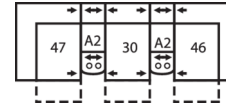

5-Seat Curved Corner Large Reclining Sectional
107 x 107"
272 x 272cm

5-Seat Curved Corner Small Reclining Sectional with Sofabed
104 x 122"
264 x 310cm

5-Seat Curved Corner Console Separated Reclining Sectional with Sofabed
117 x 118"
297 x 300cm

4-Seat Console Separated Angled Reclining Sectional with Loveseat
166 x 74"
422 x 188cm

3-Seat Console Separated Angled Reclining Sectional
125 x 70"
318 x 178cm

4-Seat Console Separated Angled Reclining Sectional
164 x 74"
417 x 188cm