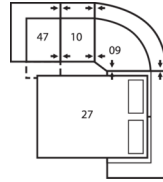

5-Seat Curved Corner Small Reclining Sectional with Sofabed
104 x 122"
264 x 310cm