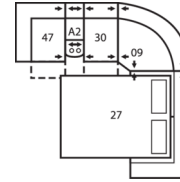

53 Loveseat Recliner
63 Loveseat Recliner Power
67 x 39 x 40"
170 x 99 x 102cm
IA: 42" / 107cm

56 RHF Chaise
57 LHF Chaise
34 x 69 x 40"
86 x 175 x 102cm

58 Loveseat Console
68 Loveseat Console Pwr
80 x 39 x 40"
203 x 99 x 102cm

How We Measure

Height - measured from the highest point of the back pillow to the floor.

Depth - measured from the front edge of the seat cushion to the top of the back.

Width - measured from the widest point of the arm or arm pillow to the widest point of the opposite arm or arm pillow.

Arm Height - measured from the top of the arm to the floor.

Seat Height - measured from the crown of the seat cushion to the floor.

Warranty

Wood Frames, Springs or Webbing - ten year warranty

Metal Frames - two year warranty under normal household use

5-Seat Curved Corner Large Reclining Sectional
107 x 107"
272 x 272cm

5-Seat Curved Corner Small Reclining Sectional with Sofabed
104 x 122"
264 x 310cm

5-Seat Curved Corner Console Separated Reclining Sectional with Sofabed
117 x 118"
297 x 300cm