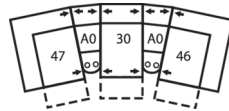

46 RHF Recliner Chair
47 LHF Recliner Chair
66 RHF Power Recliner
67 LHF Power Recliner
34 x 39 x 40"
86 x 99 x 102cm

51 Sofa Recliner
61 Power Sofa Recliner
89 x 39 x 40"
226 x 99 x 102cm
IA: 64" / 163cm

53 Loveseat Recliner
63 Loveseat Recliner Power
67 x 39 x 40"
170 x 99 x 102cm
IA: 42" / 107cm

56 RHF Chaise
57 LHF Chaise
34 x 69 x 40"
86 x 175 x 102cm

58 Loveseat Console
68 Loveseat Console Pwr
80 x 39 x 40"
203 x 99 x 102cm

5-Seat Curved Corner Large Reclining Sectional
107 x 107"
272 x 272cm

5-Seat Curved Corner Small Reclining Sectional with Sofabed
104 x 122"
264 x 310cm

5-Seat Curved Corner Console Separated Reclining Sectional with Sofabed
117 x 118"
297 x 300cm

4-Seat Console Separated Angled Reclining Sectional with Loveseat
166 x 74"
422 x 188cm

3-Seat Console Separated Angled Reclining Sectional
125 x 70"
318 x 178cm

4-Seat Console Separated Angled Reclining Sectional
164 x 74"
417 x 188cm