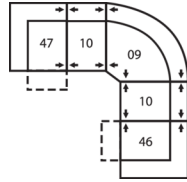

5-Seat Curved Corner Large Reclining Sectional
107 x 107"
272 x 272cm