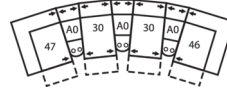

46 RHF Recliner Chair
47 LHF Recliner Chair
66 RHF Power Recliner
67 LHF Power Recliner
34 x 39 x 40"
86 x 99 x 102cm

51 Sofa Recliner
61 Power Sofa Recliner
89 x 39 x 40"
226 x 99 x 102cm
IA: 64" / 163cm

53 Loveseat Recliner
63 Loveseat Recliner Power
67 x 39 x 40"
170 x 99 x 102cm
IA: 42" / 107cm

56 RHF Chaise
57 LHF Chaise
34 x 69 x 40"
86 x 175 x 102cm

58 Loveseat Console
68 Loveseat Console Pwr
80 x 39 x 40"
203 x 99 x 102cm

5-Seat Curved Corner Large Reclining Sectional
107 x 107"
272 x 272cm

5-Seat Curved Corner Small Reclining Sectional with Sofabed
104 x 122"
264 x 310cm

5-Seat Curved Corner Console Separated Reclining Sectional with Sofabed
117 x 118"
297 x 300cm

4-Seat Console Separated Angled Reclining Sectional with Loveseat
166 x 74"
422 x 188cm

3-Seat Console Separated Angled Reclining Sectional
125 x 70"
318 x 178cm

4-Seat Console Separated Angled Reclining Sectional
164 x 74"
417 x 188cm