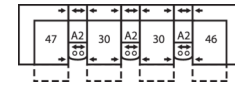

4-Seat Console Separated Reclining Sectional
153 x 66"
389 x 168cm