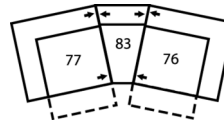

2-Seat Angled Wedge Reclining Sectional

107 x 47"

272 x 119cm