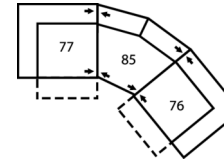

41059 YALE

Dimensions shown as Width x Depth x Height. Specifications are correct at time of printing and are subject to change without notice.
LHF - left hand facing RHF - right hand facing IA - inside arm to inside

How We Measure

Height - measured from the highest point of the back pillow to the floor.

Depth - measured from the front edge of the seat cushion to the top of the back.

Width - measured from the widest point of the arm or arm pillow to the widest point of the opposite arm or arm pillow.

2-Seat Angled Wedge Console Reclining Sectional

107 x 46"

272 x 117cm

2-Seat Angled Wedge Reclining Sectional

107 x 47"

272 x 119cm

3-Seat Angled Wedge Reclining Sectional

127 x 58"

323 x 147cm

4-Seat Angled Wedge Reclining Sectional

153 x 77"

389 x 196cm