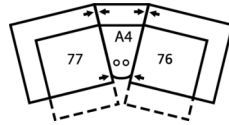

2-Seat Angled Wedge Console Reclining Sectional

107 x 46"

272 x 117cm