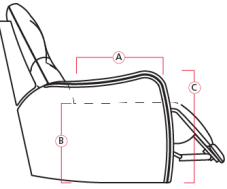

41059 YALE

Dimensions shown as Width x Depth x Height. Specifications are correct at time of printing and are subject to change without notice.
LHF - left hand facing RHF - right hand facing IA - inside arm to inside

Dimensions

- A - Seat Depth - 22" / 56cm
- B - Seat Height - 19.5" / 50cm
- C - Arm Height - 25" / 64cm

Features

- Hardwood, softwood and engineered wood products; all joints pinned & glued for uniformity & strength
- Back: 11 or 12 gauge sinuous springs which are engineered to provide lasting comfort and strength
- Seat: 8 gauge sinuous wire springs for superior ride and comfort
- High resilience seat foam for superior durability and comfort
- Back filled with blown fibre
- Chaise styling for ultimate comfort and support in full recline
- Toggle power mechanism

83 Wedge Seat 22 deg.
27 x 39 x 39"
69 x 99 x 99cm

85 Wedge Seat 45 deg.
54 x 39 x 39"
137 x 99 x 99cm

A4 22 Degree Storage
Wedge
27 x 36 x 36"
69 x 91 x 91cm

41059 YALE

Popular Configurations

Note: Always assemble configurations from right hand facing to left hand facing components.

How We Measure

Height - measured from the highest point of the back pillow to the floor.

Depth - measured from the front edge of the seat cushion to the top of the back.

Width - measured from the widest point of the arm or arm pillow to the widest point of the opposite arm or arm pillow.