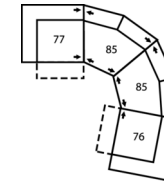

41059 YALE

Dimensions shown as Width x Depth x Height. Specifications are correct at time of printing and are subject to change without notice.
LHF - left hand facing RHF - right hand facing IA - inside arm to inside

How We Measure

Height - measured from the highest point of the back pillow to the floor.

Depth - measured from the front edge of the seat cushion to the top of the back.

Width - measured from the widest point of the arm or arm pillow to the widest point of the opposite arm or arm pillow.

2-Seat Angled Wedge Console Reclining Sectional

107 x 46"

272 x 117cm

2-Seat Angled Wedge Reclining Sectional

107 x 47"

272 x 119cm

3-Seat Angled Wedge Reclining Sectional

127 x 58"

323 x 147cm

4-Seat Angled Wedge Reclining Sectional

153 x 77"

389 x 196cm