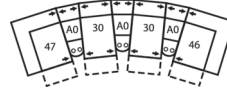

53 Loveseat Recliner  
63 Loveseat Recliner Power  
66 x 39 x 39"  
168 x 99 x 99cm  
IA: 42" / 107cm

**Arm Height** - measured from the top of the arm to the floor.

**Seat Height** - measured from the crown of the seat cushion to the floor.

**Seat Cushion Foam and Fibre-filled Components** - five year pro-rated warranty

**5-Seat Curved Corner Large Reclining Sectional**  
105 x 105"  
267 x 267cm

**5-Seat Curved Corner Small Reclining Sectional with Sofabed**  
103 x 123"  
262 x 312cm

**5-Seat Curved Corner Console Separated Reclining Sectional with Sofabed**  
116 x 123"  
295 x 312cm

**4-Seat Console Separated Angled Reclining Sectional with Loveseat**  
164 x 76"  
417 x 193cm

**3-Seat Console Separated Angled Reclining Sectional**  
122 x 70"  
310 x 178cm