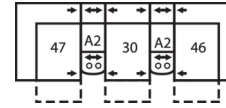

3-Seat Console Separated Reclining Sectional
114 x 66"
290 x 168cm