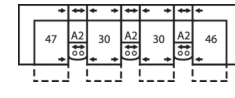

4-Seat Console Separated Reclining Sectional
151 x 66"
384 x 168cm