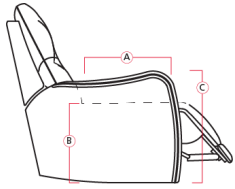

# 41066 DANE

Dimensions shown as Width x Depth x Height. Specifications are correct at time of printing and are subject to change without notice.  
LHF - left hand facing RHF - right hand facing IA - inside arm to inside

## Dimensions

- A - Seat Depth - 21" / 53cm
- B - Seat Height - 20" / 51cm
- C - Arm Height - 24" / 61cm

53 Loveseat Recliner  
63 Loveseat Recliner Power  
66 x 39 x 39"  
168 x 99 x 99cm  
IA: 42" / 107cm

### How We Measure

**Height** - measured from the highest point of the back pillow to the floor.

**Depth** - measured from the front edge of the seat cushion to the top of the back.

**Width** - measured from the widest point of the arm or arm pillow to the widest point of the opposite arm or arm pillow.