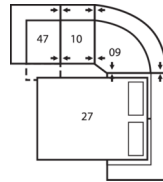

5-Seat Curved Corner Small Reclining Sectional with Sofabed
103 x 123"
262 x 312cm