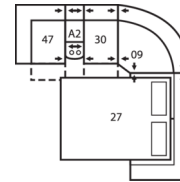

5-Seat Curved Corner Console Separated Reclining Sectional with Sofabed
116 x 123"
295 x 312cm