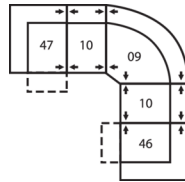

5-Seat Curved Corner Large Reclining Sectional
105 x 105"
267 x 267cm