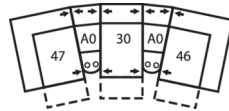

## Dimensions

- A - Seat Depth - 21" / 53cm
- B - Seat Height - 20" / 51cm
- C - Arm Height - 24" / 61cm

**Arm Height** - measured from the top of the arm to the floor.

**Seat Height** - measured from the crown of the seat cushion to the floor.

**Seat Cushion Foam and Fibre-filled Components** - five year pro-rated warranty

**5-Seat Curved Corner Large Reclining Sectional**  
105 x 105"  
267 x 267cm

**5-Seat Curved Corner Small Reclining Sectional with Sofabed**  
103 x 123"  
262 x 312cm

**5-Seat Curved Corner Console Separated Reclining Sectional with Sofabed**  
116 x 123"  
295 x 312cm

**4-Seat Console Separated Angled Reclining Sectional with Loveseat**  
164 x 76"  
417 x 193cm

**3-Seat Console Separated Angled Reclining Sectional**  
122 x 70"  
310 x 178cm