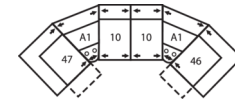

## Dimensions

- A - Seat Depth - 21" / 53cm
- B - Seat Height - 20" / 51cm
- C - Arm Height - 24" / 61cm

**Arm Height** - measured from the top of the arm to the floor.

**Seat Height** - measured from the crown of the seat cushion to the floor.

**Seat Cushion Foam and Fibre-filled Components** - five year pro-rated warranty

**5-Seat Curved Corner Large Reclining Sectional**  
105 x 105"  
267 x 267cm

**5-Seat Curved Corner Small Reclining Sectional with Sofabed**  
103 x 123"  
262 x 312cm

**5-Seat Curved Corner Console Separated Reclining Sectional with Sofabed**  
116 x 123"  
295 x 312cm

**4-Seat Console Separated Angled Reclining Sectional with Loveseat**  
164 x 76"  
417 x 193cm

**3-Seat Console Separated Angled Reclining Sectional**  
122 x 70"  
310 x 178cm