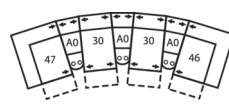

41072 CALLAHAN

Dimensions shown as Width x Depth x Height. Specifications are correct at time of printing and are subject to change without notice.
LHF - left hand facing RHF - right hand facing IA - inside arm to inside

26 LHF Sofabed 54"
27 RHF Sofabed 54"
75 x 39 x 41"
191 x 99 x 104cm

30 Armless Recliner
60 Power Armless
Recliner
24 x 39 x 41"
61 x 99 x 104cm

Dimensions

- A - Seat Depth - 20" / 51cm
- B - Seat Height - 20" / 51cm
- C - Arm Height - 27" / 69cm

5-Seat Curved Corner Large Reclining Sectional
104 x 104"
264 x 264cm

5-Seat Curved Corner Small Reclining Sectional with Sofabed
101 x 125"
257 x 318cm

5-Seat Curved Corner Console Separated Reclining Sectional with Sofabed
114 x 125"
290 x 318cm

4-Seat Console Separated Angled Reclining Sectional with Loveseat
162 x 75"
411 x 191cm

3-Seat Console Separated Angled Reclining Sectional
118 x 70"
300 x 178cm

4-Seat Console Separated Angled Reclining Sectional
158 x 74"
401 x 188cm