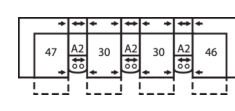

4-Seat Console Separated Angled Reclining Sectional with Loveseat
162 x 75"
411 x 191cm

4-Seat Console Separated Reclining Sectional
147 x 66"
373 x 168cm