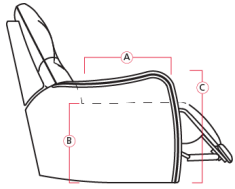

41072 CALLAHAN

Dimensions shown as Width x Depth x Height. Specifications are correct at time of printing and are subject to change without notice.
LHF - left hand facing RHF - right hand facing IA - inside arm to inside

03 Loveseat
63 x 39 x 41"
160 x 99 x 104cm
IA: 42" / 107cm

04 Home Theater
Ottoman
44 x 28 x 19"
112 x 71 x 48cm

09 Corner Curve
47 x 47 x 41"
119 x 119 x 104cm

10 Armless Chair
24 x 39 x 41"
61 x 99 x 104cm

26 LHF Sofabed 54"
27 RHF Sofabed 54"
75 x 39 x 41"
191 x 99 x 104cm

30 Armless Recliner
60 Power Armless
Recliner
24 x 39 x 41"
61 x 99 x 104cm

Dimensions

- A - Seat Depth - 20" / 51cm
- B - Seat Height - 20" / 51cm
- C - Arm Height - 27" / 69cm

How We Measure

Height - measured from the highest point of the back pillow to the floor.

Depth - measured from the front edge of the seat cushion to the top of the back.

Width - measured from the widest point of the arm or arm pillow to the widest point of the opposite arm or arm pillow.