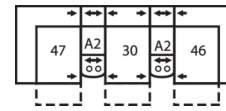

3-Seat Console Separated Reclining Sectional
110 x 66"
279 x 168cm