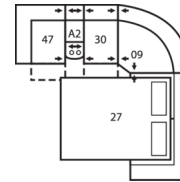

41072 CALLAHAN

Dimensions shown as Width x Depth x Height. Specifications are correct at time of printing and are subject to change without notice.
LHF - left hand facing RHF - right hand facing IA - inside arm to inside

How We Measure

Height - measured from the highest point of the back pillow to the floor.

Depth - measured from the front edge of the seat cushion to the top of the back.

Width - measured from the widest point of the arm or arm pillow to the widest point of the opposite arm or arm pillow.

Arm Height - measured from the top of the arm to the floor.

Seat Height - measured from the crown of the seat cushion to the floor.

Warranty

Wood Frames, Springs or Webbing - ten year warranty

Metal Frames - two year warranty under normal household use

5-Seat Curved Corner Large Reclining Sectional
104 x 104"
264 x 264cm

5-Seat Curved Corner Small Reclining Sectional with Sofabed
101 x 125"
257 x 318cm

5-Seat Curved Corner Console Separated Reclining Sectional with Sofabed
114 x 125"
290 x 318cm