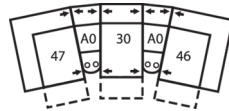

41072 CALLAHAN

Dimensions shown as Width x Depth x Height. Specifications are correct at time of printing and are subject to change without notice.
LHF - left hand facing RHF - right hand facing IA - inside arm to inside

26 LHF Sofabed 54"
27 RHF Sofabed 54"
75 x 39 x 41"
191 x 99 x 104cm

30 Armless Recliner
60 Power Armless
Recliner
24 x 39 x 41"
61 x 99 x 104cm

Dimensions

- A - Seat Depth - 20" / 51cm
- B - Seat Height - 20" / 51cm
- C - Arm Height - 27" / 69cm

5-Seat Curved Corner Large Reclining Sectional
104 x 104"
264 x 264cm

5-Seat Curved Corner Small Reclining Sectional with Sofabed
101 x 125"
257 x 318cm

5-Seat Curved Corner Console Separated Reclining Sectional with Sofabed
114 x 125"
290 x 318cm

4-Seat Console Separated Angled Reclining Sectional with Loveseat
162 x 75"
411 x 191cm

3-Seat Console Separated Angled Reclining Sectional
118 x 70"
300 x 178cm

4-Seat Console Separated Angled Reclining Sectional
158 x 74"
401 x 188cm