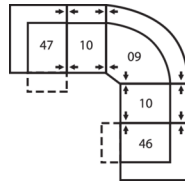

5-Seat Curved Corner Large Reclining Sectional
104 x 104"
264 x 264cm