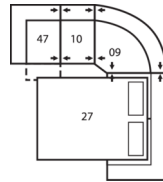

5-Seat Curved Corner Small Reclining Sectional with Sofabed
101 x 125"
257 x 318cm