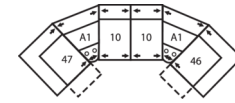

41072 CALLAHAN

Dimensions shown as Width x Depth x Height. Specifications are correct at time of printing and are subject to change without notice.
LHF - left hand facing RHF - right hand facing IA - inside arm to inside

26 LHF Sofabed 54"
27 RHF Sofabed 54"
75 x 39 x 41"
191 x 99 x 104cm

30 Armless Recliner
60 Power Armless
Recliner
24 x 39 x 41"
61 x 99 x 104cm

Dimensions

- A - Seat Depth - 20" / 51cm
- B - Seat Height - 20" / 51cm
- C - Arm Height - 27" / 69cm

How We Measure

Height - measured from the highest point of the back pillow to the floor.

Depth - measured from the front edge of the seat cushion to the top of the back.

Width - measured from the widest point of the arm or arm pillow to the widest point of the opposite arm or arm pillow.

5-Seat Curved Corner Large Reclining Sectional
104 x 104"
264 x 264cm

5-Seat Curved Corner Small Reclining Sectional with Sofabed
101 x 125"
257 x 318cm

5-Seat Curved Corner Console Separated Reclining Sectional with Sofabed
114 x 125"
290 x 318cm