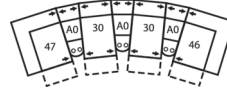

Dimensions

- A - Seat Depth - 22" / 56cm
- B - Seat Height - 19.5" / 50cm
- C - Arm Height - 26" / 66cm

Features

- Hardwood, softwood and engineered wood products; all joints pinned & glued for uniformity & strength
- Back: 11 or 12 gauge sinuous springs which are engineered to provide lasting comfort and strength
- Seat: 8 gauge sinuous wire springs for superior ride and comfort
- High resilience seat foam for superior durability and comfort
- Back filled with blown fibre
- Toggle power mechanism

51 Sofa Recliner
61 Power Sofa Recliner
90 x 39 x 39"
229 x 99 x 99cm
IA: 63" / 160cm

52 Sofa Recliner, Drop
Table
62 Power Sofa
Recliner, Drop Table
90 x 39 x 39"
229 x 99 x 99cm

53 Loveseat Recliner
63 Loveseat Recliner
Power
68 x 39 x 39"
173 x 99 x 99cm
IA: 41" / 104cm

5-Seat Curved Corner Small Reclining Sectional with Sofabed
104 x 121"
264 x 307cm

5-Seat Curved Corner Console Separated Reclining Sectional with Sofabed
117 x 121"
297 x 307cm

4-Seat Console Separated Angled Reclining Sectional with Loveseat
165 x 76"
419 x 193cm

3-Seat Console Separated Angled Reclining Sectional
125 x 68"
318 x 173cm

4-Seat Console Separated Angled Reclining Sectional
164 x 72"
417 x 183cm

3-Seat Console Separated Reclining Sectional
117 x 64"
297 x 163cm