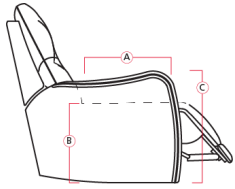

41077 SHIELDS

Dimensions shown as Width x Depth x Height. Specifications are correct at time of printing and are subject to change without notice.
LHF - left hand facing RHF - right hand facing IA - inside arm to inside

Dimensions

- A - Seat Depth - 22" / 56cm
- B - Seat Height - 19.5" / 50cm
- C - Arm Height - 26" / 66cm

Features

- Hardwood, softwood and engineered wood products; all joints pinned & glued for uniformity & strength
- Back: 11 or 12 gauge sinuous springs which are engineered to provide lasting comfort and strength
- Seat: 8 gauge sinuous wire springs for superior ride and comfort
- High resilience seat foam for superior durability and comfort
- Back filled with blown fibre
- Toggle power mechanism

03 Loveseat
66 x 39 x 39"
168 x 99 x 99cm
IA: 39" / 99cm

04 Home Theater
Ottoman
44 x 28 x 19"
112 x 71 x 48cm

09 Corner Curve
47 x 47 x 39"
119 x 119 x 99cm

10 Armless Chair
23 x 39 x 39"
58 x 99 x 99cm

Depth - measured from the front edge of the seat cushion to the top of the back.

Width - measured from the widest point of the arm or arm pillow to the widest point of the opposite arm or arm pillow.

Arm Height - measured from the top of the arm to the floor.