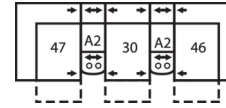

3-Seat Console Separated Reclining Sectional
117 x 64"
297 x 163cm