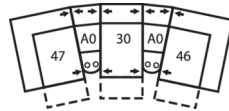

Dimensions

- A - Seat Depth - 22" / 56cm
- B - Seat Height - 19.5" / 50cm
- C - Arm Height - 26" / 66cm

Features

- Hardwood, softwood and engineered wood products; all joints pinned & glued for uniformity & strength
- Back: 11 or 12 gauge sinuous springs which are engineered to provide lasting comfort and strength
- Seat: 8 gauge sinuous wire springs for superior ride and comfort
- High resilience seat foam for superior durability and comfort
- Back filled with blown fibre
- Toggle power mechanism

Depth - measured from the front edge of the seat cushion to the top of the back.

Width - measured from the widest point of the arm or arm pillow to the widest point of the opposite arm or arm pillow.

Arm Height - measured from the top of the arm to the floor.

Reclining Chairs, Sofabed Mechanisms and Sofabed Mattresses - two year warranty

Seat Cushion Foam and Fibre-filled Components - five year pro-rated warranty

5-Seat Curved Corner Large Reclining Sectional
106 x 106"
269 x 269cm

5-Seat Curved Corner Small Reclining Sectional with Sofabed
104 x 121"
264 x 307cm

5-Seat Curved Corner Console Separated Reclining Sectional with Sofabed
117 x 121"
297 x 307cm

4-Seat Console Separated Angled Reclining Sectional with Loveseat
165 x 76"
419 x 193cm