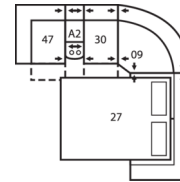

58 Loveseat Console
68 Loveseat Console
Pwr
81 x 39 x 39"
206 x 99 x 99cm

A0 11 Degree Storage
Wedge
17 x 39 x 36"
43 x 99 x 91cm

A1 45 Degree Storage
Wedge
36 x 37 x 36"
91 x 94 x 91cm

A2 Storage Console
13 x 39 x 36"
33 x 99 x 91cm

Depth - measured from the front edge of the seat cushion to the top of the back.

Width - measured from the widest point of the arm or arm pillow to the widest point of the opposite arm or arm pillow.

Arm Height - measured from the top of the arm to the floor.

Reclining Chairs, Sofabed Mechanisms and Sofabed Mattresses - two year warranty

Seat Cushion Foam and Fibre-filled Components - five year pro-rated warranty

5-Seat Curved Corner Large Reclining Sectional
106 x 106"
269 x 269cm

5-Seat Curved Corner Small Reclining Sectional with Sofabed
104 x 121"
264 x 307cm

5-Seat Curved Corner Console Separated Reclining Sectional with Sofabed
117 x 121"
297 x 307cm

4-Seat Console Separated Angled Reclining Sectional with Loveseat
165 x 76"
419 x 193cm