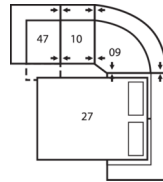

5-Seat Curved Corner Small Reclining Sectional with Sofabed
104 x 121"
264 x 307cm