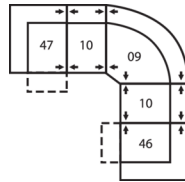

5-Seat Curved Corner Large Reclining Sectional
106 x 106"
269 x 269cm