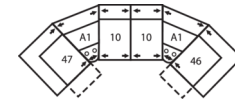

41077 SHIELDS

Dimensions shown as Width x Depth x Height. Specifications are correct at time of printing and are subject to change without notice.
LHF - left hand facing RHF - right hand facing IA - inside arm to inside

Depth - measured from the front edge of the seat cushion to the top of the back.

Width - measured from the widest point of the arm or arm pillow to the widest point of the opposite arm or arm pillow.

Arm Height - measured from the top of the arm to the floor.

Reclining Chairs, Sofabed Mechanisms and Sofabed Mattresses - two year warranty

Seat Cushion Foam and Fibre-filled Components - five year pro-rated warranty

5-Seat Curved Corner Large Reclining Sectional
106 x 106"
269 x 269cm

5-Seat Curved Corner Small Reclining Sectional with Sofabed
104 x 121"
264 x 307cm

5-Seat Curved Corner Console Separated Reclining Sectional with Sofabed
117 x 121"
297 x 307cm

4-Seat Console Separated Angled Reclining Sectional with Loveseat
165 x 76"
419 x 193cm