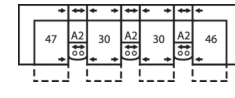

4-Seat Console Separated Reclining Sectional
153 x 64"
389 x 163cm