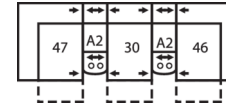

3-Seat Console Separated Reclining Sectional
110 x 69"
279 x 175cm