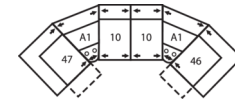

## Dimensions

- A - Seat Depth - 21" / 53cm
- B - Seat Height - 19" / 48cm
- C - Arm Height - 24" / 61cm

**Arm Height** - measured from the top of the arm to the floor.

**Seat Height** - measured from the crown of the seat cushion to the floor.

**Seat Cushion Foam and Fibre-filled Components** - five year pro-rated warranty

**5-Seat Curved Corner Large Reclining Sectional**  
106 x 106"  
269 x 269cm

**5-Seat Curved Corner Small Reclining Sectional with Sofabed**  
101 x 119"  
257 x 302cm

**5-Seat Curved Corner Console Separated Reclining Sectional with Sofabed**  
114 x 119"  
290 x 302cm

**4-Seat Console Separated Angled Reclining Sectional with Loveseat**  
161 x 77"  
409 x 196cm

**3-Seat Console Separated Angled Reclining Sectional**  
115 x 74"  
292 x 188cm