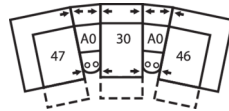

## Dimensions

- A - Seat Depth - 21" / 53cm
- B - Seat Height - 19" / 48cm
- C - Arm Height - 24" / 61cm

**Arm Height** - measured from the top of the arm to the floor.

**Seat Height** - measured from the crown of the seat cushion to the floor.

**Seat Cushion Foam and Fibre-filled Components** - five year pro-rated warranty

**5-Seat Curved Corner Large Reclining Sectional**  
106 x 106"  
269 x 269cm

**5-Seat Curved Corner Small Reclining Sectional with Sofabed**  
101 x 119"  
257 x 302cm

**5-Seat Curved Corner Console Separated Reclining Sectional with Sofabed**  
114 x 119"  
290 x 302cm

**4-Seat Console Separated Angled Reclining Sectional with Loveseat**  
161 x 77"  
409 x 196cm

**3-Seat Console Separated Angled Reclining Sectional**  
115 x 74"  
292 x 188cm