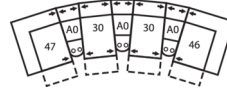

# 41110 HARLOW

Dimensions shown as Width x Depth x Height. Specifications are correct at time of printing and are subject to change without notice.  
LHF - left hand facing RHF - right hand facing IA - inside arm to inside

**Arm Height** - measured from the top of the arm to the floor.

**Seat Height** - measured from the crown of the seat cushion to the floor.

**Seat Cushion Foam and Fibre-filled Components** - five year pro-rated warranty

**5-Seat Curved Corner Large Reclining Sectional**  
106 x 106"  
269 x 269cm

**5-Seat Curved Corner Small Reclining Sectional with Sofabed**  
101 x 119"  
257 x 302cm

**5-Seat Curved Corner Console Separated Reclining Sectional with Sofabed**  
114 x 119"  
290 x 302cm

**4-Seat Console Separated Angled Reclining Sectional with Loveseat**  
161 x 77"  
409 x 196cm

**3-Seat Console Separated Angled Reclining Sectional**  
115 x 74"  
292 x 188cm