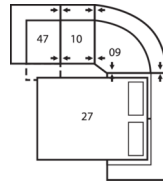

5-Seat Curved Corner Small Reclining Sectional with Sofabed
101 x 119"
257 x 302cm