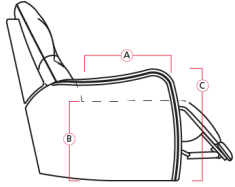

# 41110 HARLOW

Dimensions shown as Width x Depth x Height. Specifications are correct at time of printing and are subject to change without notice.  
LHF - left hand facing RHF - right hand facing IA - inside arm to inside

04 Home Theater  
Ottoman  
44 x 28 x 19"  
112 x 71 x 48cm

09 Corner Curve  
47 x 47 x 40"  
119 x 119 x 102cm

10 Armless Chair  
24 x 39 x 40"  
61 x 99 x 102cm

26 LHF Sofabed 54"  
27 RHF Sofabed 54"  
67 x 39 x 40"  
170 x 99 x 102cm

## Dimensions

- A - Seat Depth - 21" / 53cm
- B - Seat Height - 19" / 48cm
- C - Arm Height - 24" / 61cm

### How We Measure

**Height** - measured from the highest point of the back pillow to the floor.

**Depth** - measured from the front edge of the seat cushion to the top of the back.

**Width** - measured from the widest point of the arm or arm pillow to the widest point of the opposite arm or arm pillow.