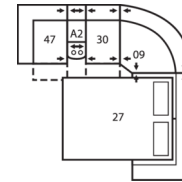

5-Seat Curved Corner Console Separated Reclining Sectional with Sofabed
114 x 119"
290 x 302cm