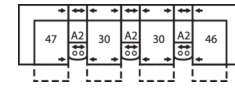

4-Seat Console Separated Reclining Sectional
147 x 69"
373 x 175cm