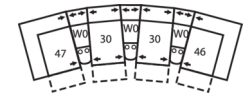

5-Seat Curved Corner Large Reclining Sectional

109 x 109"

277 x 277cm

4-Seat Wedge Separated Angled Reclining Sectional with Loveseat

170 x 75"

432 x 191cm

3-Seat Wedge Separated Angled Reclining Sectional

124 x 70"

315 x 178cm

4-Seat Wedge Separated Angled Reclining Sectional

163 x 74"

414 x 188cm

3-Seat Console Separated Reclining Sectional

116 x 66"

295 x 168cm

4-Seat Console Separated Reclining Sectional

152 x 66"

386 x 168cm