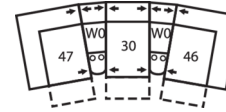

Dimensions

- A - Seat Depth - 21" / 53cm
- B - Seat Height - 19" / 48cm
- C - Arm Height - 26" / 66cm

Features

- Hardwood, softwood and engineered wood products; all joints pinned & glued for uniformity & strength
- Back: Premium elastic webbing offers consistent suspension for the life of the product
- Seat: 8 gauge sinuous wire springs for superior ride and comfort
- High resilience seat foam for superior durability and comfort
- Chaise styling for ultimate comfort and support in full recline
- Toggle power mechanism
- Touch button for power operation

5-Seat Curved Corner Large Reclining Sectional

109 x 109"

277 x 277cm

4-Seat Wedge Separated Angled Reclining Sectional with Loveseat

170 x 75"

432 x 191cm

3-Seat Wedge Separated Angled Reclining Sectional

124 x 70"

315 x 178cm

4-Seat Wedge Separated Angled Reclining Sectional

163 x 74"

414 x 188cm

3-Seat Console Separated Reclining Sectional

116 x 66"

295 x 168cm

4-Seat Console Separated Reclining Sectional

152 x 66"

386 x 168cm