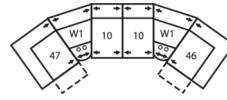

51 Sofa Recliner
61 Power Sofa Recliner
87 x 40 x 39"
221 x 102 x 99cm
IA: 70" / 178cm

53 Loveseat Recliner
63 Loveseat Recliner
Power
66 x 40 x 39"
168 x 102 x 99cm
IA: 46" / 117cm

56 RHF Chaise
57 LHF Chaise
33 x 67 x 39"
84 x 170 x 99cm

How We Measure

Height - measured from the highest point of the back pillow to the floor.

Depth - measured from the front edge of the seat cushion to the top of the back.

Width - measured from the widest point of the arm or arm pillow to the widest point of the opposite arm or arm pillow.

5-Seat Curved Corner Large Reclining Sectional

109 x 109"

277 x 277cm

4-Seat Wedge Separated Angled Reclining Sectional with Loveseat

170 x 75"

432 x 191cm

3-Seat Wedge Separated Angled Reclining Sectional

124 x 70"

152 x 66"

386 x 168cm