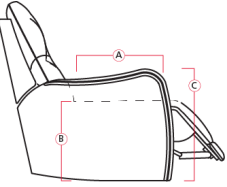

41120 SAN FRANCISCO

Dimensions shown as Width x Depth x Height. Specifications are correct at time of printing and are subject to change without notice.
LHF - left hand facing RHF - right hand facing IA - inside arm to inside

04 Home Theater
Ottoman
44 x 28 x 19"
112 x 71 x 48cm

09 Corner Curve
48 x 48 x 39"
122 x 122 x 99cm

10 Armless Chair
24 x 40 x 39"
61 x 102 x 99cm

30 Armless Recliner
60 Power Armless
Recliner
24 x 40 x 39"
61 x 102 x 99cm

Dimensions

- A - Seat Depth - 21" / 53cm
- B - Seat Height - 19" / 48cm
- C - Arm Height - 26" / 66cm

Features

- Hardwood, softwood and engineered wood products; all joints pinned & glued for uniformity & strength
- Back: Premium elastic webbing offers consistent suspension for the life of the product
- Seat: 8 gauge sinuous wire springs for superior ride and comfort
- High resilience seat foam for superior durability and comfort
- Chaise styling for ultimate comfort and support in full recline
- Toggle power mechanism
- Touch button for power operation

How We Measure

Height - measured from the highest point of the back pillow to the floor.

Depth - measured from the front edge of the seat cushion to the top of the back.

Width - measured from the widest point of the arm or arm pillow to the widest point of the opposite arm or arm pillow.