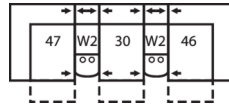

3-Seat Console Separated Reclining Sectional

116 x 66"

295 x 168cm