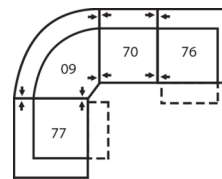

41121 WESTPOINT

Dimensions shown as Width x Depth x Height. Specifications are correct at time of printing and are subject to change without notice.
LHF - left hand facing RHF - right hand facing IA - inside arm to inside

How We Measure

Height - measured from the highest point of the back pillow to the floor.

Depth - measured from the front edge of the seat cushion to the top of the back.

Width - measured from the widest point of the arm or arm pillow to the widest point of the opposite arm or arm pillow.

Arm Height - measured from the top of the arm to the floor.

Seat Height - measured from the crown of the seat cushion to the floor.

Warranty

Wood Frames, Springs or Webbing - ten year warranty

Metal Frames - two year warranty under normal household use

5-Seat Curved Corner Small Reclining Sectional

122 x 122"

310 x 310cm

4-Seat Curved Corner Reclining Sectional

122 x 90"

310 x 229cm