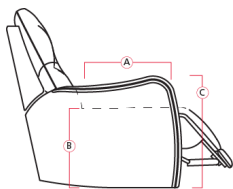

41121 WESTPOINT

Dimensions shown as Width x Depth x Height. Specifications are correct at time of printing and are subject to change without notice.
LHF - left hand facing RHF - right hand facing IA - inside arm to inside

04 Home Theater Ottoman
44 x 28 x 19"
112 x 71 x 48cm

09 Corner Curve
48 x 48 x 40"
122 x 122 x 102cm

2P Armless Wide Recliner Pwr
31 x 41 x 40"
72 Armless Recliner
31 x 41 x 40"
79 x 104 x 102cm

32 Rocker Recliner Chair
31 Wallhugger Recliner Pwr
33 Swivel Rocker Recliner Chair
35 Wallhugger Recliner Chair
39 Power Rocker Recliner
41 x 41 x 40"
104 x 104 x 102cm
IA: 23" / 58cm

53 Loveseat Recliner
63 Loveseat Recliner Power
64 x 41 x 40"
163 x 104 x 102cm
IA: 46" / 117cm

56 RHF Chaise
57 LHF Chaise
37 x 67 x 40"
94 x 170 x 102cm

Dimensions

- A - Seat Depth - 22" / 56cm
- B - Seat Height - 19.5" / 50cm
- C - Arm Height - 24.5" / 62cm

How We Measure

Height - measured from the highest point of the back pillow to the floor.

Depth - measured from the front edge of the seat cushion to the top of the back.

Width - measured from the widest point of the arm or arm pillow to the widest point of the opposite arm or arm pillow.