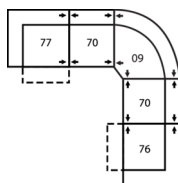

5-Seat Curved Corner Small Reclining Sectional

122 x 122"

310 x 310cm