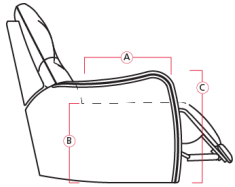

41123 SOUTHGATE

Dimensions shown as Width x Depth x Height. Specifications are correct at time of printing and are subject to change without notice.
LHF - left hand facing RHF - right hand facing IA - inside arm to inside

Dimensions

- A - Seat Depth - 21" / 53cm
- B - Seat Height - 19" / 48cm
- C - Arm Height - 24" / 61cm

Features

- Hardwood, softwood and engineered wood products; all joints pinned & glued for uniformity & strength
- Back: Premium elastic webbing offers consistent suspension for the life of the product
- Seat: 8 gauge sinuous wire springs for superior ride and comfort
- High resilience seat foam for superior durability and comfort
- Back filled with blown fibre
- Chaise styling for ultimate comfort and support in full recline
- Toggle power mechanism
- Touch button for power operation
- Seat Fill - 1.8 lb high resilience foam for superior comfort without loss of support

53 Loveseat Recliner
63 Loveseat Recliner Power
60 x 40 x 39"
152 x 102 x 99cm
IA: 46" / 117cm

56 RHF Chaise
57 LHF Chaise
38 x 66 x 39"
97 x 168 x 99cm

58 Loveseat Console
68 Loveseat Console Pwr
73 x 40 x 39"
185 x 102 x 99cm

Width - measured from the widest point of the arm or arm pillow to the widest point of the opposite arm or arm pillow.

Arm Height - measured from the top of the arm to the floor.

Seat Height - measured from the crown of the seat cushion to the floor.