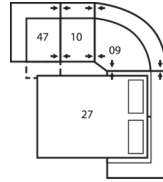

5-Seat Curved Corner Small Reclining Sectional with Sofabed
102 x 120"
259 x 305cm