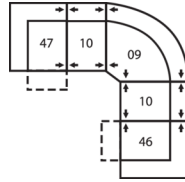

5-Seat Curved Corner Large Reclining Sectional
104 x 104"
264 x 264cm