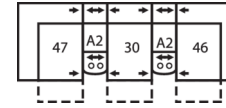

3-Seat Console Separated Reclining Sectional
113 x 65"
287 x 165cm