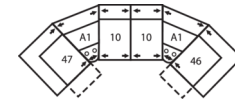

41180 DALLIN

Dimensions shown as Width x Depth x Height. Specifications are correct at time of printing and are subject to change without notice.
LHF - left hand facing RHF - right hand facing IA - inside arm to inside

A2 Storage Console
13 x 39 x 36"
33 x 99 x 91cm

41180 DALLIN

Popular Configurations

Note: Always assemble configurations from right hand facing to left hand facing components.

How We Measure

Height - measured from the highest point of the back pillow to the floor.

Depth - measured from the front edge of the seat cushion to the top of the back.

Width - measured from the widest point of the arm or arm pillow to the widest point of the opposite arm or arm pillow.

Arm Height - measured from the top of the arm to the floor.

5-Seat Curved Corner Small Reclining Sectional with Sofabed
102 x 120"
259 x 305cm

5-Seat Curved Corner Console Separated Reclining Sectional with Sofabed
115 x 120"
292 x 305cm

4-Seat Console Separated Angled Reclining Sectional with Loveseat
162 x 74"
411 x 188cm