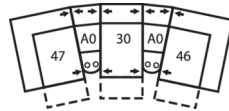

41180 DALLIN

Dimensions shown as Width x Depth x Height. Specifications are correct at time of printing and are subject to change without notice.
LHF - left hand facing RHF - right hand facing IA - inside arm to inside

Depth - measured from the front edge of the seat cushion to the top of the back.

Width - measured from the widest point of the arm or arm pillow to the widest point of the opposite arm or arm pillow.

Arm Height - measured from the top of the arm to the floor.

Reclining Chairs, Sofabed Mechanisms and Sofabed Mattresses - two year warranty

Seat Cushion Foam and Fibre-filled Components - five year pro-rated warranty

5-Seat Curved Corner Large Reclining Sectional
104 x 104"
264 x 264cm

5-Seat Curved Corner Small Reclining Sectional with Sofabed
102 x 120"
259 x 305cm

5-Seat Curved Corner Console Separated Reclining Sectional with Sofabed
115 x 120"
292 x 305cm

4-Seat Console Separated Angled Reclining Sectional with Loveseat
162 x 74"
411 x 188cm