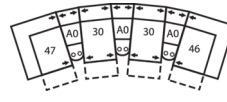

41180 DALLIN

Dimensions shown as Width x Depth x Height. Specifications are correct at time of printing and are subject to change without notice.
LHF - left hand facing RHF - right hand facing IA - inside arm to inside

46 RHF Recliner Chair
47 LHF Recliner Chair
66 RHF Power Recliner
67 LHF Power Recliner
32 x 41 x 40"
81 x 104 x 102cm

51 Sofa Recliner
61 Power Sofa Recliner
87 x 41 x 40"
221 x 104 x 102cm
IA: 62" / 157cm

5-Seat Curved Corner Small Reclining Sectional with Sofabed
102 x 120"
259 x 305cm

5-Seat Curved Corner Console Separated Reclining Sectional with Sofabed
115 x 120"
292 x 305cm

4-Seat Console Separated Angled Reclining Sectional with Loveseat
162 x 74"
411 x 188cm

3-Seat Console Separated Angled Reclining Sectional
121 x 69"
307 x 175cm

4-Seat Console Separated Angled Reclining Sectional
160 x 73"
406 x 185cm

3-Seat Console Separated Reclining Sectional
113 x 65"
287 x 165cm