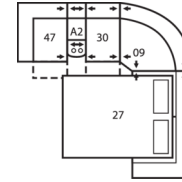

41180 DALLIN

Dimensions shown as Width x Depth x Height. Specifications are correct at time of printing and are subject to change without notice.
LHF - left hand facing RHF - right hand facing IA - inside arm to inside

A2 Storage Console
13 x 39 x 36"
33 x 99 x 91cm

41180 DALLIN

Popular Configurations

Note: Always assemble configurations from right hand facing to left hand facing components.

How We Measure

Height - measured from the highest point of the back pillow to the floor.

Depth - measured from the front edge of the seat cushion to the top of the back.

Width - measured from the widest point of the arm or arm pillow to the widest point of the opposite arm or arm pillow.

Arm Height - measured from the top of the arm to the floor.

5-Seat Curved Corner Small Reclining Sectional with Sofabed
102 x 120"
259 x 305cm

5-Seat Curved Corner Console Separated Reclining Sectional with Sofabed
115 x 120"
292 x 305cm

4-Seat Console Separated Angled Reclining Sectional with Loveseat
162 x 74"
411 x 188cm