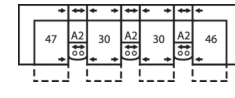

4-Seat Console Separated Reclining Sectional
149 x 65"
378 x 165cm