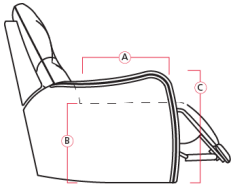

41180 DALLIN

Dimensions shown as Width x Depth x Height. Specifications are correct at time of printing and are subject to change without notice.
LHF - left hand facing RHF - right hand facing IA - inside arm to inside

Dimensions

- A - Seat Depth - 22" / 56cm
- B - Seat Height - 20" / 51cm
- C - Arm Height - 25" / 64cm

Features

- Hardwood, softwood and engineered wood products; all joints pinned & glued for uniformity & strength
- Back: 11 or 12 gauge sinuous springs which are engineered to provide lasting comfort and strength
- Seat: 8 gauge sinuous wire springs for superior ride and comfort
- High resilience seat foam for superior durability and comfort
- Back filled with blown fibre
- Chaise styling for ultimate comfort and support in full recline
- Toggle power mechanism

53 Loveseat Recliner
63 Loveseat Recliner
Power
65 x 41 x 40"
165 x 104 x 102cm
IA: 40" / 102cm

A0 11 Degree Storage
Wedge
17 x 39 x 36"
43 x 99 x 91cm

A1 45 Degree Storage
Wedge
36 x 37 x 36"
91 x 94 x 91cm

Depth - measured from the front edge of the seat cushion to the top of the back.

Width - measured from the widest point of the arm or arm pillow to the widest point of the opposite arm or arm pillow.

Arm Height - measured from the top of the arm to the floor.